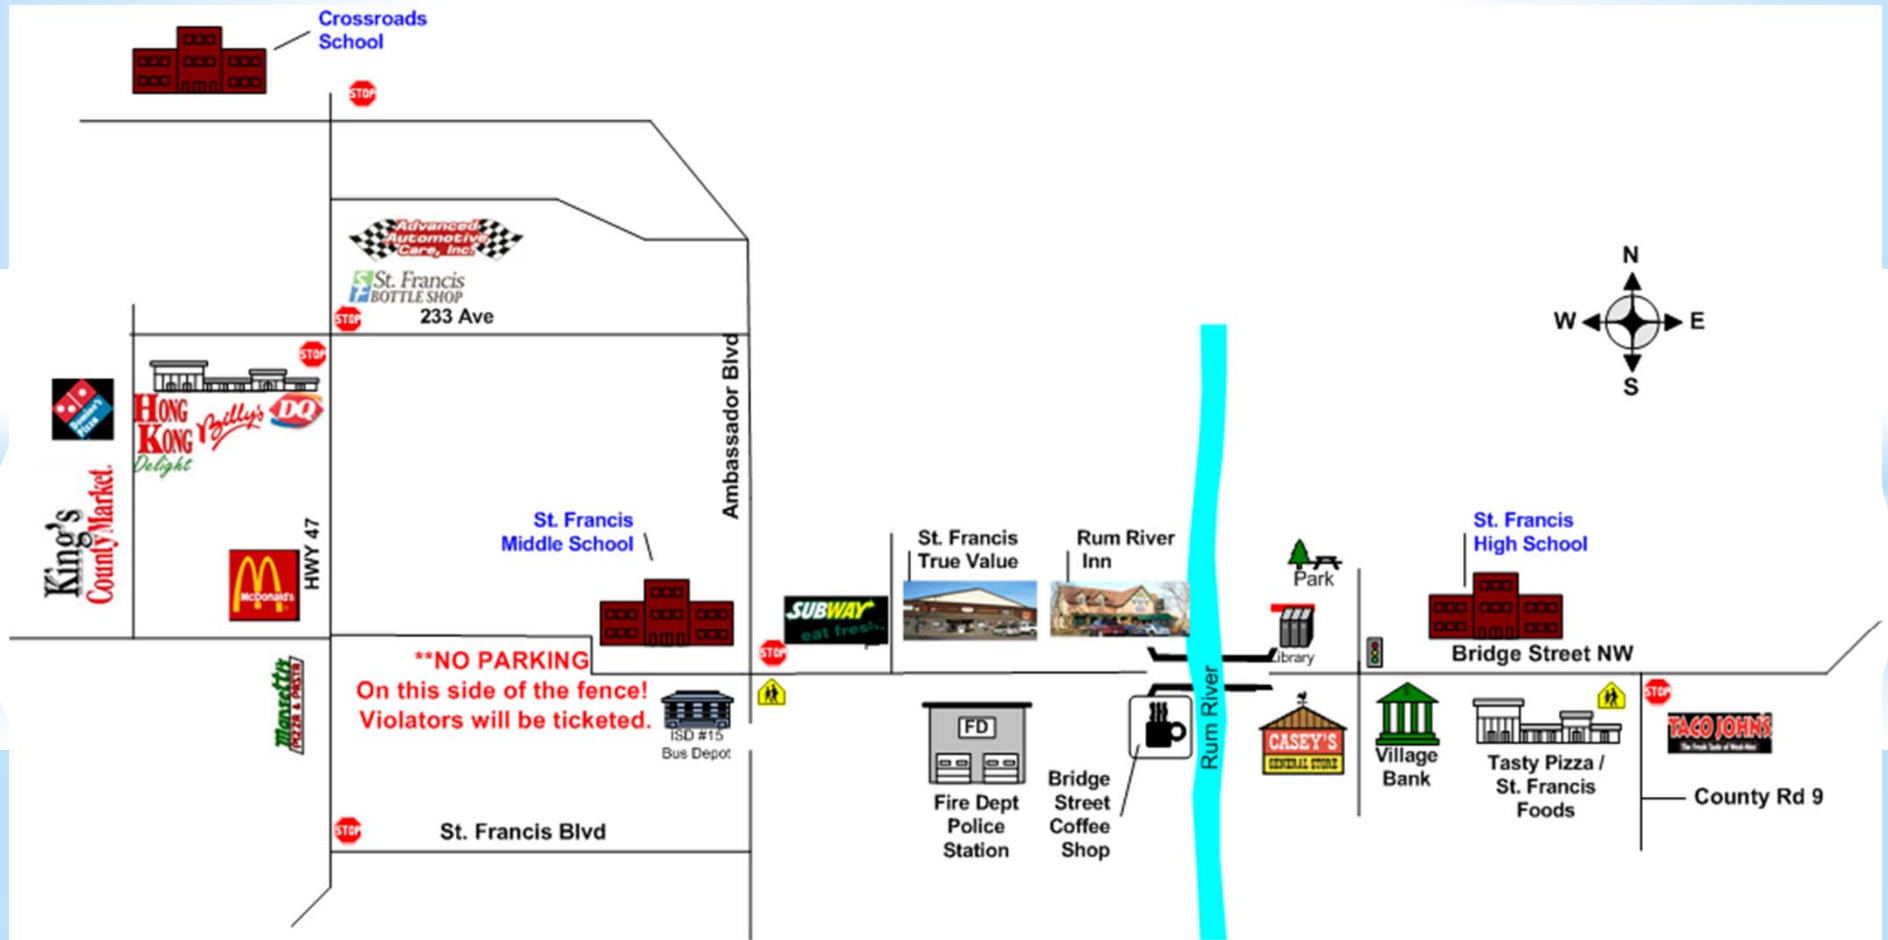

Welcome to St. Francis!

Thank you for your participation. Below are some local establishments that you may want to visit while you're here. We hope you find it helpful and enjoy your day with us!

****Please note**

You must enter the Middle School from Hwy 47. Parking in the Transportation parking lot is not permitted and violators could be ticketed by City Police.